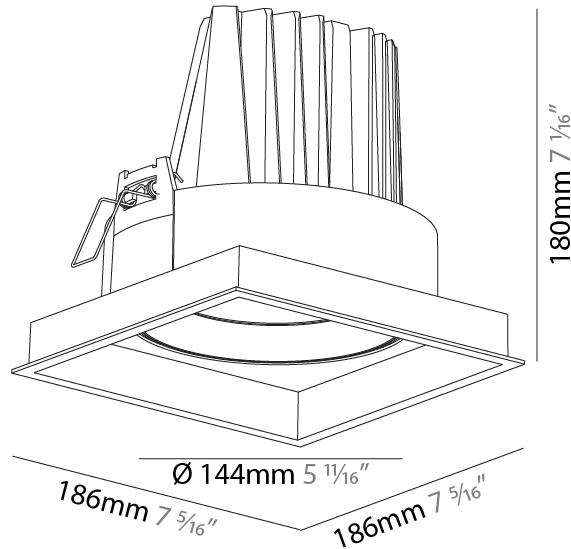

PHYSICAL

Shape: Square
Length (mm): 186
Length (in): 7 5/16
Width (mm): 186
Width (in): 7 5/16
Height (mm): 180
Height (in): 7 1/16
Ceiling Thickness (mm): 10 / 12.5 / 15
Ceiling Thickness (in): 3/8 or 1/2 or 9/16
Min. Recessing Depth (mm): 200
Min. Recessing Depth (in): 7 7/8
Light Distribution: Adjustable / Downlight
Weight (kg): 1.88
Weight (lbs): 4.14
Fixture Finish: SSR / BKV / CWI / CRY / HAB / UFT / ITA / RUA / FTG / MYG / LOD / PUS / FRO / FUP / KIA / POP / BLS / SPG / MEY / GOH / GUM / CHC / COM / ABZ / JAG / OBR / MOS / ROR
Fixture Material: Aluminum Die Cast
Cut-out Measurements: 175mm / 6 7/8" x 175mm / 6 7/8"

ELECTRICAL

Lamp Type: LED (Zhaga Standard)
Total Output Wattage (W): 41.9
Dimming: Tri-Mode (Non-Dimming and Phase Dimming (120Vac only) and 0-10V Dimming)
Driver Included: No
Driver Location: Recessed Housing
Driver Type: Constant Current - Universal
Housing: See components
Input Voltage (V): 120 - 277
Constant Current (MA): 1050

LED

Number of LEDs: 1
Color Temperature (°K): 2700 / 3000 / 3500 / 4000
Max. Delivered Lumen (lm): 4030 / 4130 / 4342 / 4430
CRI: >90 CRI
Lamp Life (hrs): 50000

OPTICAL

Reflector: 12 / 24 / 40
Adjustability: Rotational 355°; Tilt 30°

RATINGS AND CERTIFICATIONS

Certified By: Certified for North American Standards
IP rating: IP20